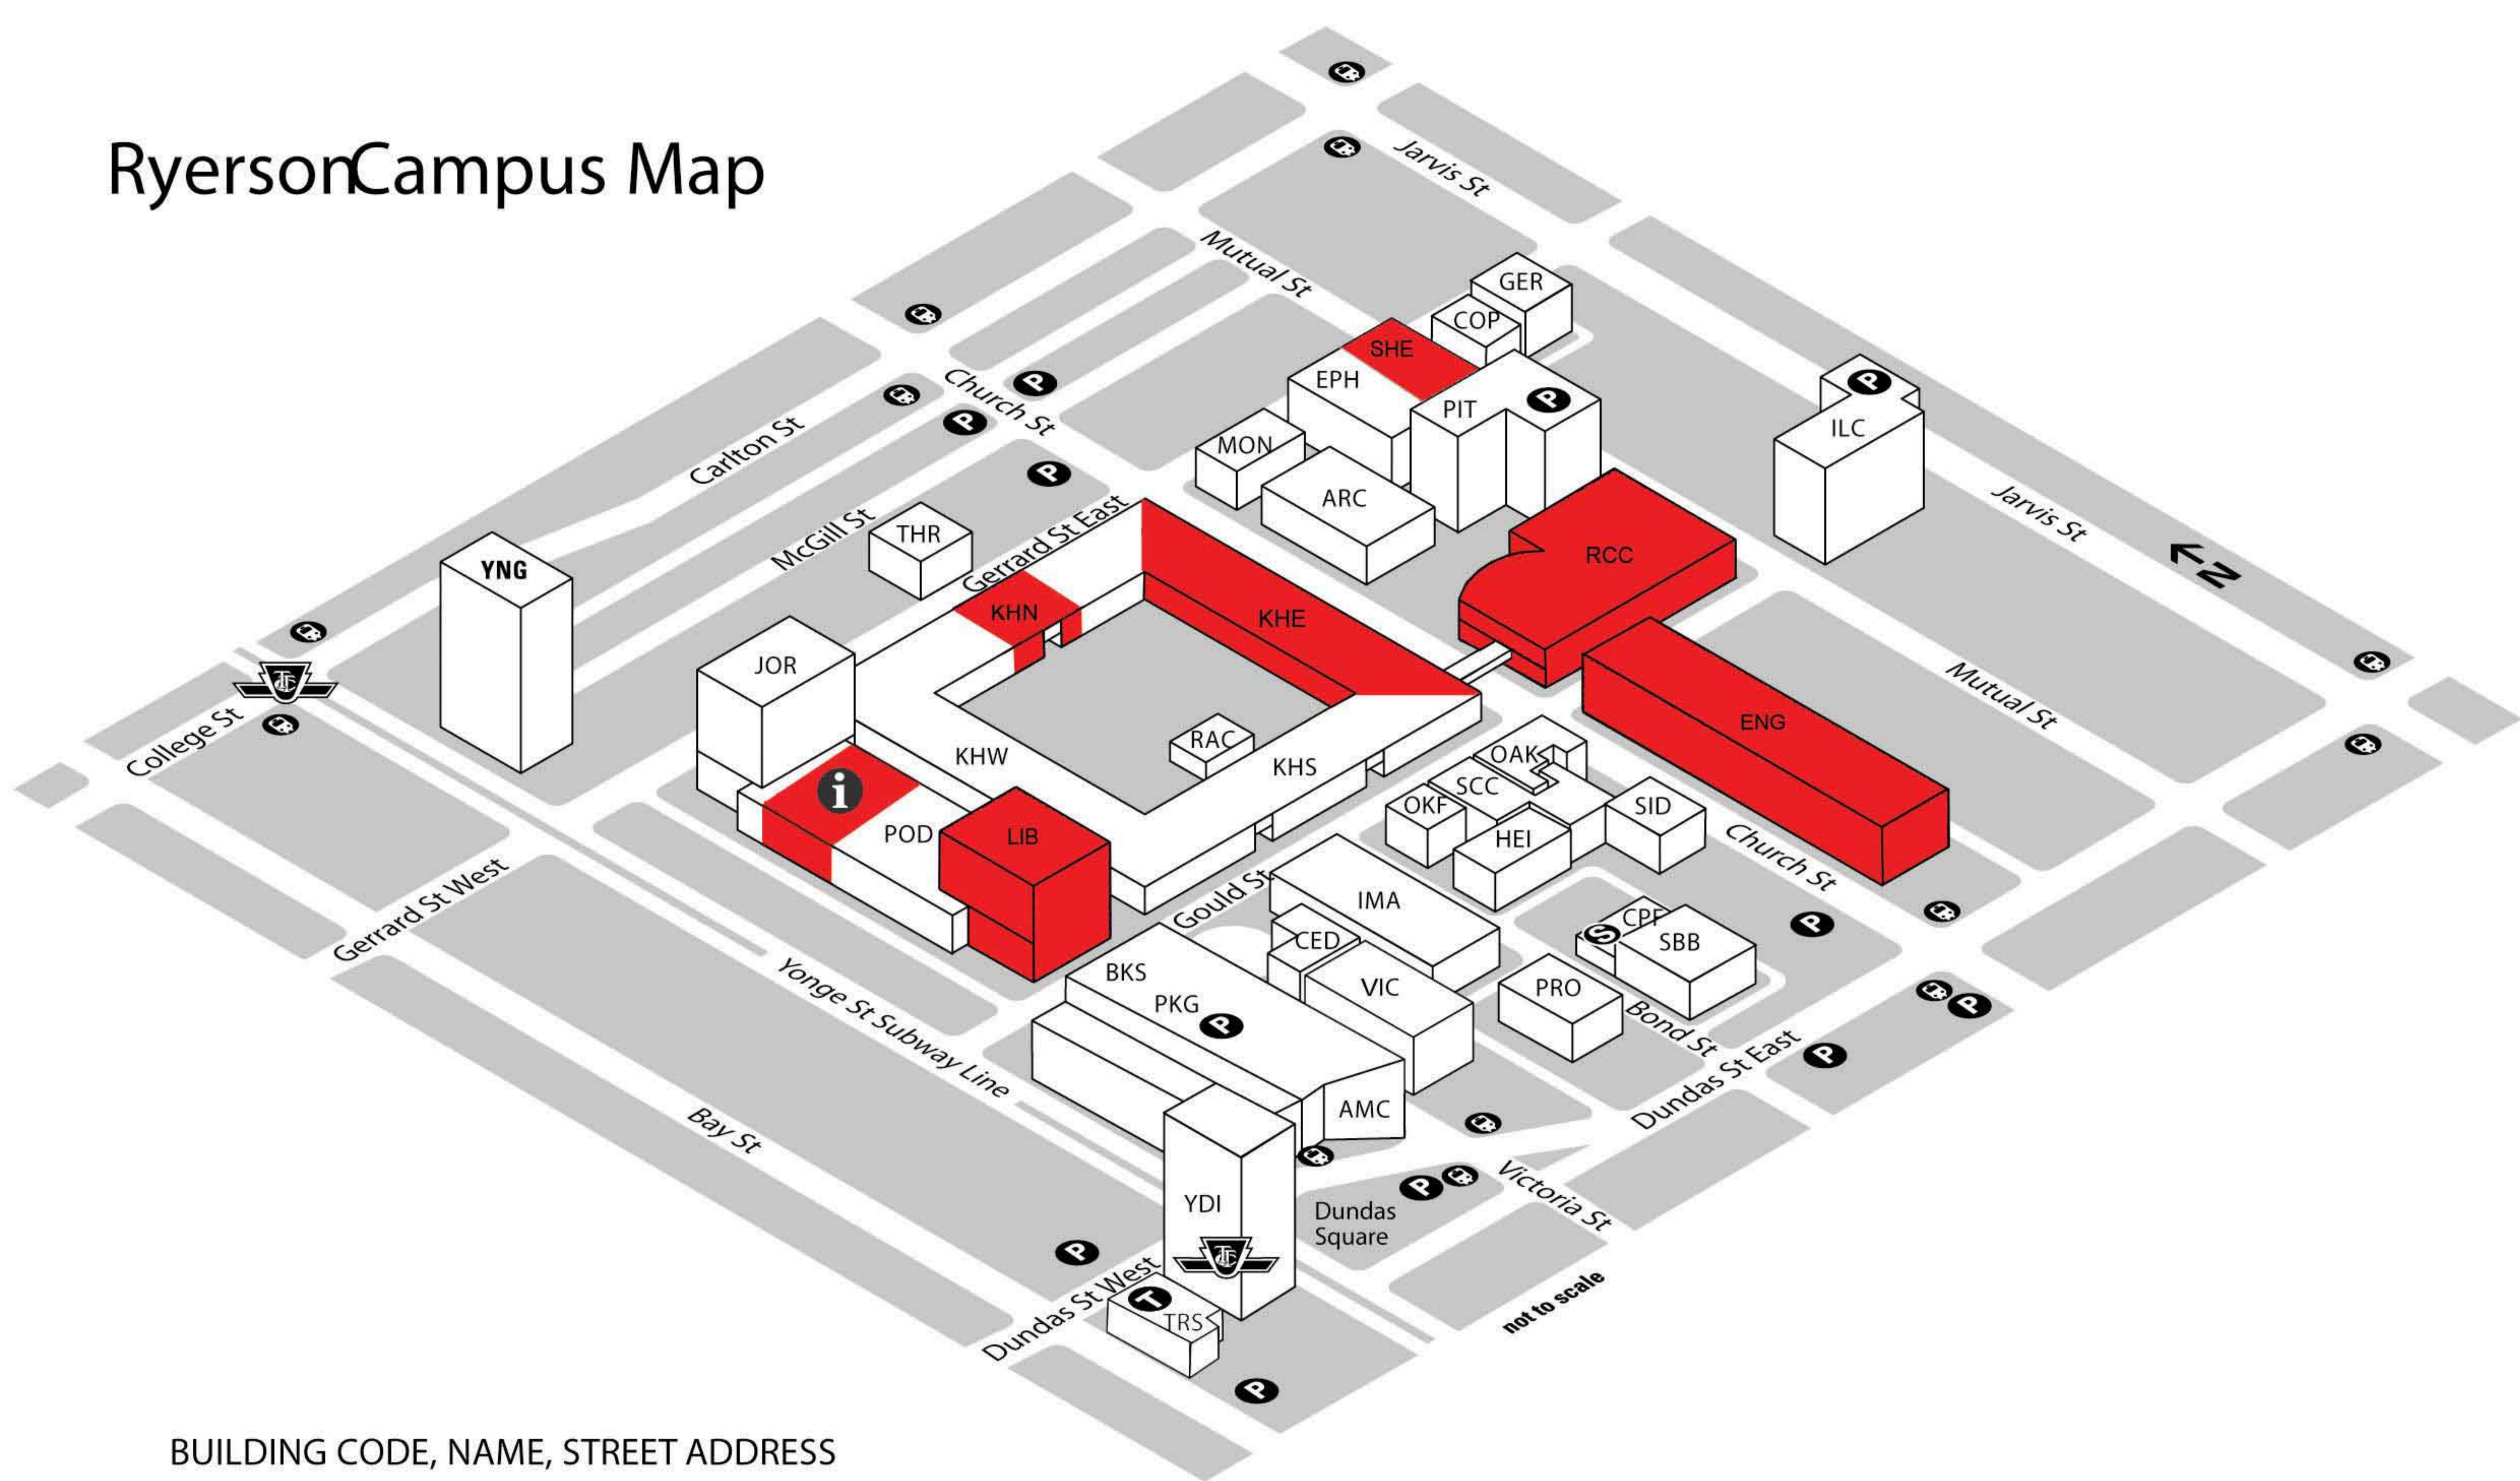

Ryerson Campus Map

BUILDING CODE, NAME, STREET ADDRESS

- | | |
|---|--|
| AMC Toronto Life Square, 10 Dundas Street East | POD Podium, 350 Victoria Street (area connecting Jorgenson Hall to the Library Building) |
| ARC Architecture Building, 325 Church Street | PRO Projects Office, 112 Bond Street |
| BKS Bookstore, 17 Gould Street | RAC Recreation and Athletics Centre, entrance through archway at 40 and 50 Gould Street |
| CED Heaslip House, The G. Raymond Chang School of Continuing Ed., 297 Victoria Street | RCC Rogers Communication Centre, 80 Gould Street |
| COP Co-operative Education and Internship, 101 Gerrard Street East | SBB South Bond Building, 105 Bond Street |
| CPF Campus Planning and Facilities, 111 Bond Street | SCC Student Campus Centre, 55 Gould Street |
| ENG George Vari Engineering and Computing Center, 245 Church Street | SHE Sally Horsfall Eaton Centre for Studies in Community Health, 99 Gerrard Street East |
| EPH Eric Palin Hall, 87 Gerrard Street East | SID School of Interior Design, 302 Church Street |
| GER Research/Graduate Studies, 111 Gerrard Street East | THR Theatre School, 44/46 Gerrard Street East |
| HEI HEIDELBERG Centre – School of Graphic Communications Mgmt., 125 Bond Street | TRS Ted Rogers School of Management - 575 Bay Street (entrance at 55 Dundas Street West) |
| ILC International Living/Learning Centre, entrances at 133 Mutual St. and 240 Jarvis Street | VIC Victoria Building, 285 Victoria Street (temporary home of the School of Image Arts) |
| IMA School of Image Arts, 122 Bond Street (building closed for renovations; see VIC) | YDI Yonge-Dundas I, 1 Dundas Street West |
| JOR Jorgenson Hall, 380 Victoria Street | YNG 415 Yonge Street |
| KHE Kerr Hall East, 340 Church Street/60 Gould Street | |
| KHN Kerr Hall North, 31/43 Gerrard Street East | |
| KHS Kerr Hall South, 40/50 Gould Street | TTC Streetcar stop |
| KHW Kerr Hall West, 379 Victoria Street | TTC Subway stop |
| LIB Library Building, 350 Victoria Street | Parking |
| MON Civil Engineering Building, 341 Church Street | Security |
| OAK Oakham House, 63 Gould Street | Undergraduate Admissions and Recruitment Welcome and Student Information Centre |
| OKF O'Keefe House, 137 Bond Street | Direct underground access from the Ted Rogers School of Management to the Dundas Subway |
| PIT Pitman Hall, 160 Mutual Street | |
| PKG Parking Garage, 300 Victoria Street | |